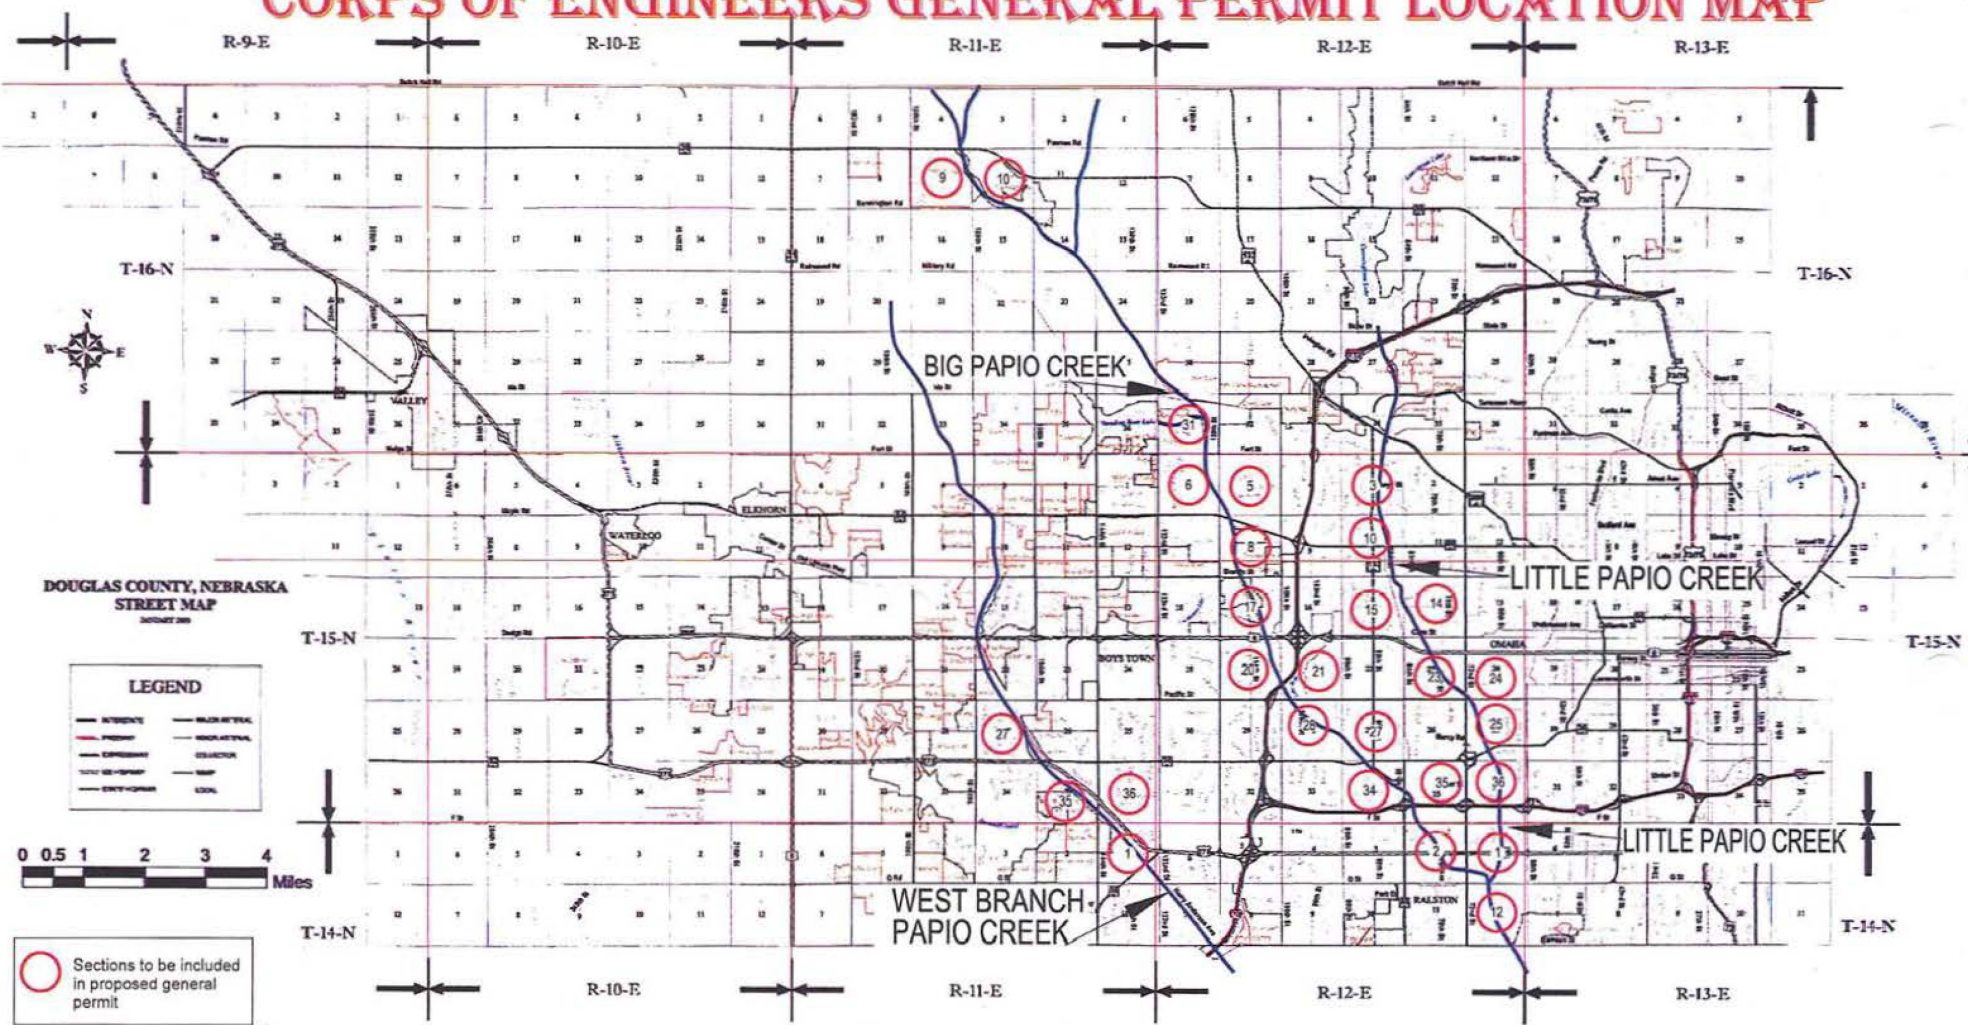

# PAPIO-MISSOURI RIVER NATURAL RESOURCES DISTRICT CORPS OF ENGINEERS GENERAL PERMIT LOCATION MAP

# PAPIO-MISSOURI RIVER NATURAL RESOURCES DISTRICT CORPS OF ENGINEERS GENERAL PERMIT LOCATION MAP

**SARPY COUNTY, NEBRASKA**

3/16/04

**LEGEND**

○ Sections to be included in proposed general permit