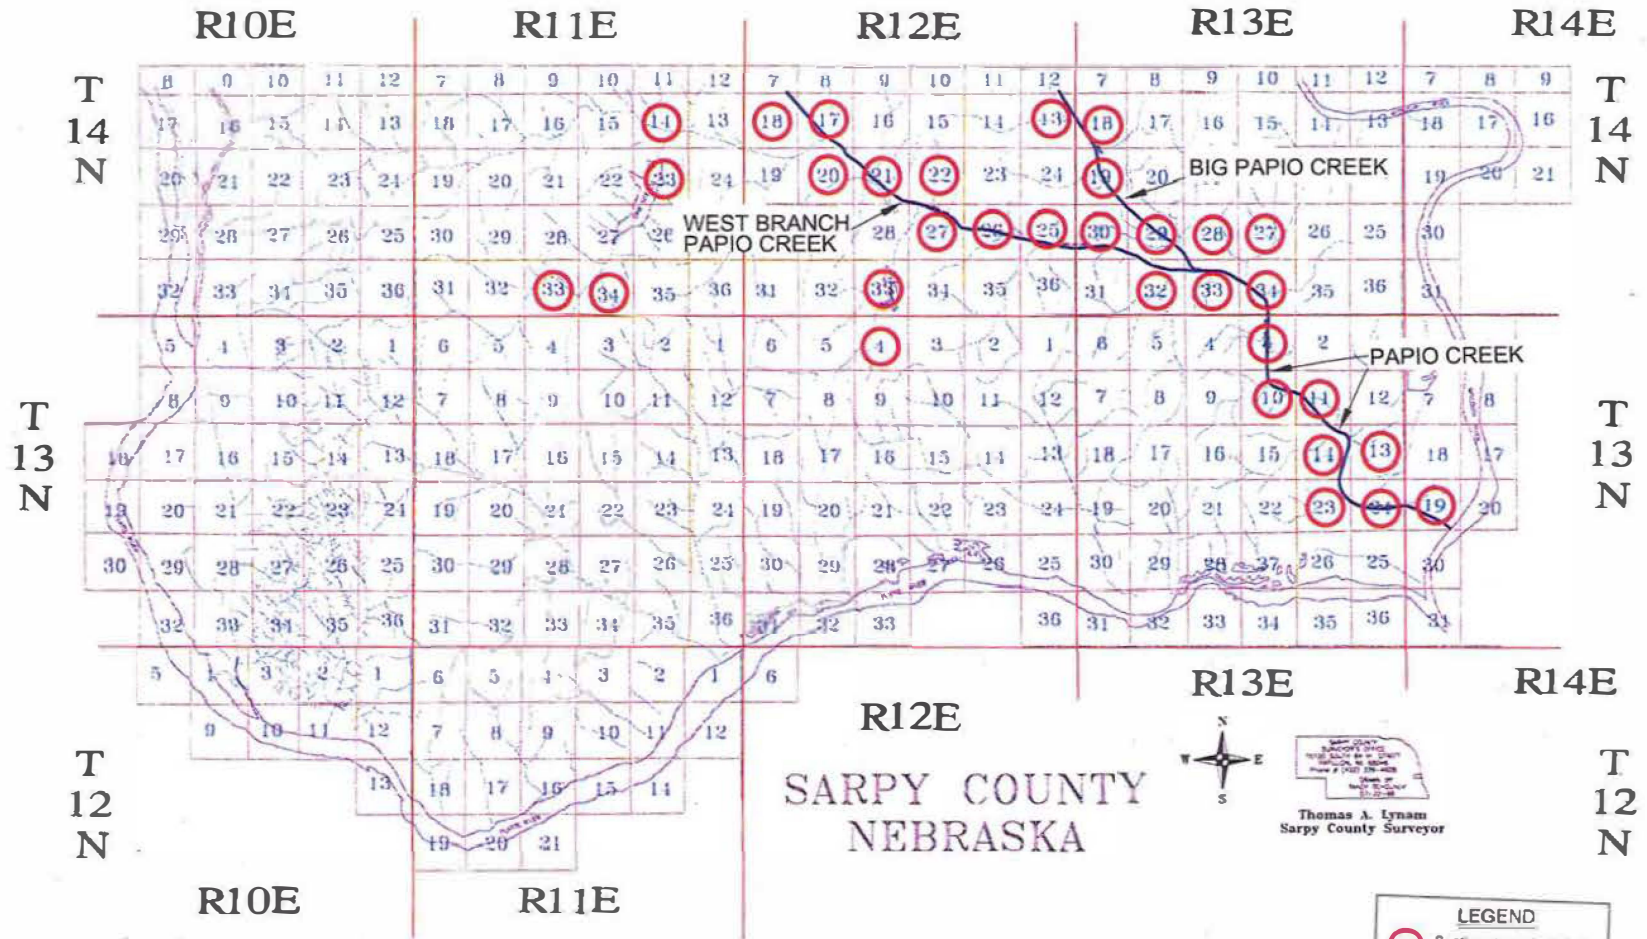

# PAPIO-MISSOURI RIVER NATURAL RESOURCES DISTRICT CORPS OF ENGINEERS GENERAL PERMIT LOCATION MAP

# PAPIO-MISSOURI RIVER NATURAL RESOURCES DISTRICT CORPS OF ENGINEERS GENERAL PERMIT LOCATION MAP

**SARPY COUNTY, NEBRASKA**

3/16/04

**LEGEND**

○ Sections to be included in proposed general permit